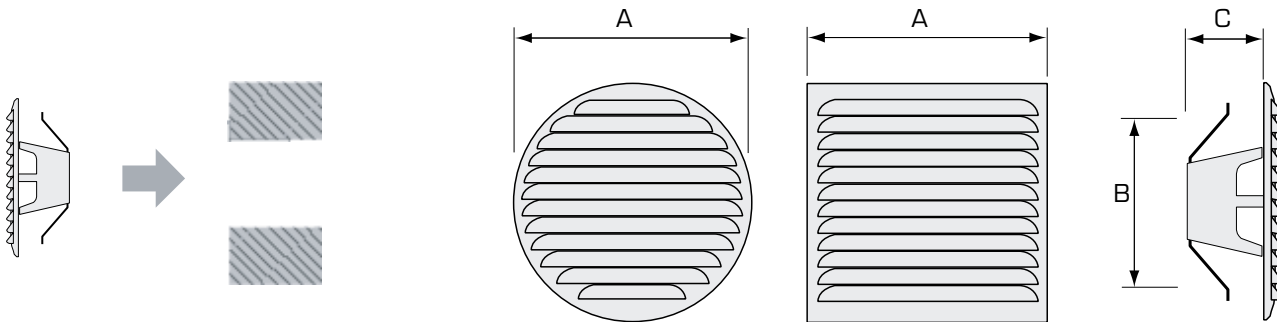

Metal grille with spring fitting

Grilles for outdoor mounting. Available in both square and round model.

The grilles are made of pressed steel and include insect net and spring bracket as standard.

The grille is available in aluminum, copper, stainless and white varnish. The spring bracket, which is mounted on a plastic stand, stretches over two dimensions, for example 80 - 125 mm.

Specification	Measurements				
Product	A (mm)	B (fitting dimension) (mm)	C (mm)	Free area cm²	Art no bulk
Grille incl spring fitting Ø130 aluminium	130	Ø80-125 #80-125	65	100	445001
Grille incl spring fitting #150 aluminium	150	Ø80-125 #80-125	65	140	447001
Grille incl spring fitting Ø175 aluminium	175	Ø125-160 #125-160	65	140	446001
Grille incl spring fitting Ø130 copper	130	Ø80-125 #80-125	65	100	445003
Grille incl spring fitting #150 copper	150	Ø80-125 #80-125	65	140	447003
Grille incl spring fitting Ø175 copper	175	Ø125-160 #125-160	65	140	446003
Grille incl spring fitting Ø130 stainless	130	Ø80-125 #80-125	65	100	445002
Grille incl spring fitting #150 stainless	150	Ø80-125 #80-125	65	140	447002
Grille incl spring fitting Ø175 stainless	175	Ø125-160 #125-160	65	140	446002
Grille incl spring fitting Ø130 white	130	Ø80-125 #80-125	65	100	445004
Grille incl spring fitting #150 white	150	Ø80-125 #80-125	65	140	447004
Grille incl spring fitting Ø175 white	175	Ø125-160 #125-160	65	140	446004