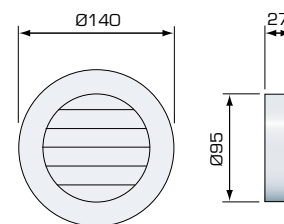

Specification		
Product	Free area (cm²)	Art no bulk
External grille Ø95/140 white, NCS S0502-Y	41	831301
External grille Ø95/140 grey, NCS S2000-N	41	831307