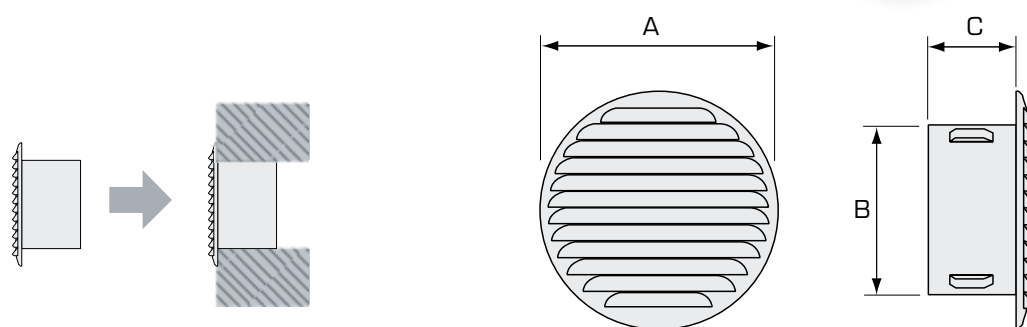

FRESH Grilles

Accessories

Metal grille with adapter

Round external grilles made of pressed steel. The grilles are available in aluminium, copper and stainless. The adapter is intended for dimension Ø98/102mm and include fixed brackets for secure mounting.

Specification	Measurements				
Product	A (mm)	B (mm)	C (mm)	Free area (cm²)	Art no bulk
Grille with adapter Ø80/110 aluminium	110	76	40	50	440801
Grille with adapter Ø100/130 aluminium	130	95	45	100	440101
Grille with adapter Ø125/150 aluminium	150	120	45	120	440201
Grille with adapter Ø150/178 aluminium*	178	145	45	140	440501
Grille with adapter Ø160/180 aluminium*	180	155	45		440601
Grille with adapter Ø200/240 aluminium*	240	195	45		441911
Grille with adapter Ø80/110 copper	110	76	40	50	440803
Grille with adapter Ø100/130 copper	130	95	45	100	440103
Grille with adapter Ø125/150 copper	150	120	45	120	440203
Grille with adapter Ø150/178 copper*	178	145	45	140	440503
Grille with adapter Ø160/180 copper*	180	155	45		440603
Grille with adapter Ø200/240 copper*	240	195	45		441913
Grille with adapter Ø80/110 stainless	110	76	40	50	440807
Grille with adapter Ø100/130 stainless	130	95	45	100	440107
Grille with adapter Ø125/150 stainless	150	120	45	120	440205
Grille with adapter Ø150/178 stainless*	178	145	45	140	440505
Grille with adapter Ø160/180 stainless*	180	155	45		440605
Grille with adapter Ø200/240 stainless*	240	195	45		441915

* = not a stock item