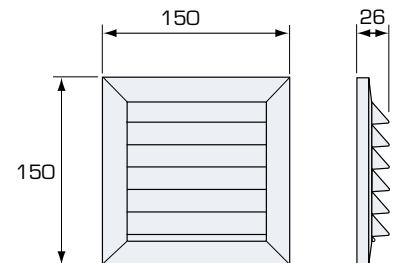

Standard colour: White NCS S0502-Y
Free area: 64 cm²

External grille 110 x 150 mm

A slimmer model of grille #150, with countersunk holes for screw mounting. The screwholes are adjusted to fit cover plate 18 and 20. The grille is supplied with snap-in closure suited for Fresh's adapters (delivered separately). The grille is made of UV-constant ABS plastic. Insect net #150 is available as accessory (art no 664003).