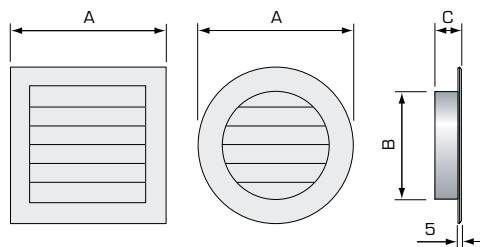

The grille is available in aluminum, copper, stainless and white varnish. The spring bracket, which is mounted on a plastic stand, stretches over two dimensions, for example 80 - 125 mm.

Specification	Measurements				
Product	A (mm)	B (fitting dimension) (mm)	C (mm)	Free area cm ²	Art no bulk
Grille incl spring fitting Ø130 aluminium	130	Ø80-125 #80-125	65	100	445001
Grille incl spring fitting #150 aluminium	150	Ø80-125 #80-125	65	140	447001
Grille incl spring fitting Ø175 aluminium	175	Ø125-160 #125-160	65	140	446001
Grille incl spring fitting Ø130 copper	130	Ø80-125 #80-125	65	100	445003
Grille incl spring fitting #150 copper	150	Ø80-125 #80-125	65	140	447003
Grille incl spring fitting Ø175 copper	175	Ø125-160 #125-160	65	140	446003
Grille incl spring fitting Ø130 stainless	130	Ø80-125 #80-125	65	100	445002
Grille incl spring fitting #150 stainless	150	Ø80-125 #80-125	65	140	447002
Grille incl spring fitting Ø175 stainless	175	Ø125-160 #125-160	65	140	446002
Grille incl spring fitting Ø130 white	130	Ø80-125 #80-125	65	100	445004
Grille incl spring fitting #150 white	150	Ø80-125 #80-125	65	140	447004
Grille incl spring fitting Ø175 white	175	Ø125-160 #125-160	65	140	446004

FRESH Grilles

Accessories

Moulded grille in aluminium

Moulded grilles with insectnet and adapter as standard. Available in several dimensions, both round and square.

Specification	Measurements				
Product	A (mm)	B (mm)	C (mm)	Weight (gram)	Art no bulk
Moulded aluminium grille Ø80/96*	96	79	14	115	447211
Moulded aluminium grille Ø100/125*	125	99	20	190	447213
Moulded aluminium grille Ø125/150*	150	124	20	240	447215
Moulded aluminium grille Ø150/175*	175	149	20	360	447217
Moulded aluminium grille Ø160/185*	185	159	20	390	447219
Moulded aluminium grille #100/130*	130	99	20	270	447221
Moulded aluminium grille #150/180*	180	149	20	430	447223