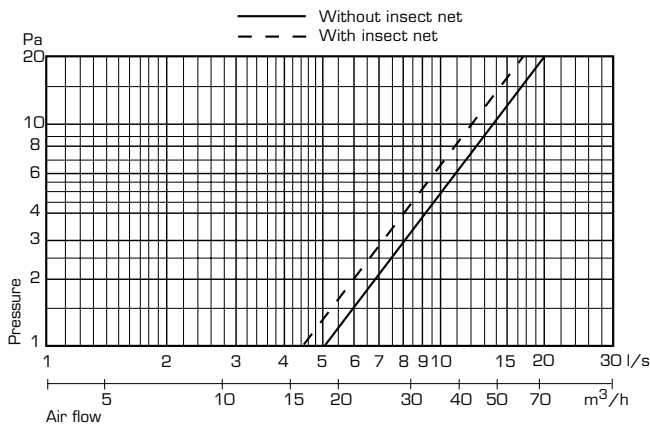

Standard colour: White NCS S0502-Y
Free area: 64 cm²

External grille 110 x 150 mm

A slimmer model of grille #150, with countersunk holes for screw mounting. The screwholes are adjusted to fit cover plate 18 and 20. The grille is supplied with snap-in closure suited for Fresh's adapters (delivered separately). The grille is made of UV-constant ABS plastic. Insect net #150 is available as accessory (art no 664003).