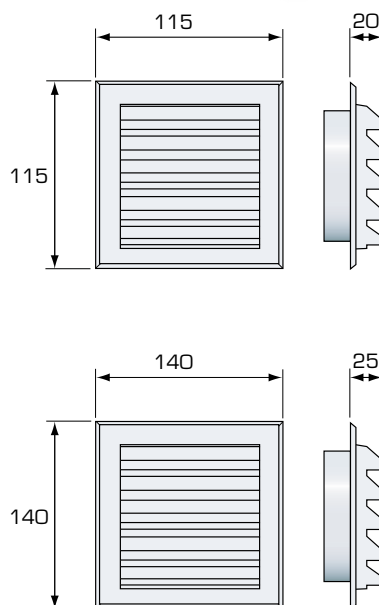

FRESH Grilles

Accessories

External grille #115 mm

Grille for outdoor mounting, with hidden screw holes for screw mounting. The screw holes are adjusted to fit cover plate #165 and #210. The grille is supplied with an adapter-ring which fits directly on to wall pipe Ø81/85. The grille is made of UV-constant ABS plastic and is available in several different colours (see below). Insect net #115 is available as accessory (art no 801141).

Standard colour: White NCS S0502-Y
Free area: 37 cm²

External grille #140 mm

Grille for outdoor mounting, with hidden screw holes for screw mounting. The screw holes are adjusted to fit Cover plate #165 and #210. The grille is supplied with an adapter-ring which fits directly on to wall pipe Ø95/99 x 150 and Ø98/102 with Rubber ring EPDM (art no 008247). The grille is made of UV-constant ABS plastic and is available in several different colours (see below). Insect net #140 is available as accessory (art no 801171).

Standard colour: White NCS S0502-Y.
Free area: 64 cm²

For further information regarding colours etc please contact Fresh AB.

Specification	
Product	Art no bulk
External grille #115 white, NCS S0502-Y	801151
External grille #115 brown, NCS S8010-Y70R	801153
External grille #115 red, NCS S4040-Y90R	801155
External grille #115 black, NCS S9000-N	801156
External grille #115 grey, NCS S2000-N	801157
External grille #115 yellow, NCS S2050-Y10R	801158
External grille #140 white, NCS S0502-Y	831401
External grille #140 brown, NCS S8010-Y70R	831403
External grille #140 red, NCS S4040-Y90R	831405
External grille #140 black, NCS S9000-N	831406
External grille #140 grey, NCS S2000-N	831407
External grille #140 yellow, NCS S2050-Y10R	831408
External grille #180 white, NCS S0502-Y	851801