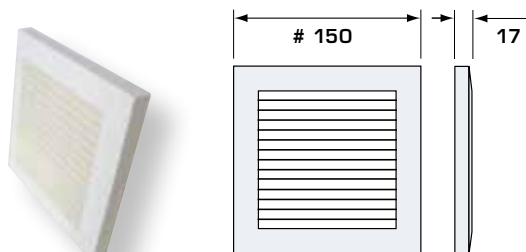

Specification		Art no bulk
Product	Free area (cm²)	Art no bulk
Interior grille #150	60	661521