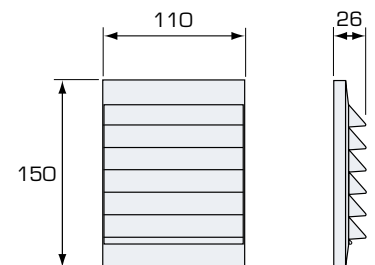

Standard colour: White NCS S0502-Y
Free area: 64 cm²

External grille 110 x 150 mm

A slimmer model of grille #150, with countersunk holes for screw mounting. The screwholes are adjusted to fit cover plate 18 and 20. The grille is supplied with snap-in closure suited for Fresh's adapters (delivered separately). The grille is made of UV-constant ABS plastic. Insect net #150 is available as accessory (art no 664003).