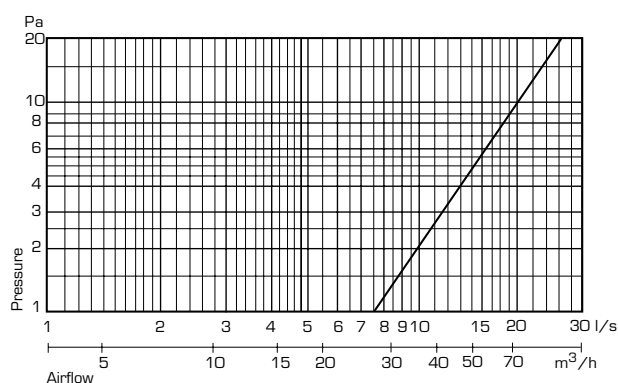

Specification		Art no bulk
Product	Free area (cm²)	Art no bulk
Interior grille #150	60	661521